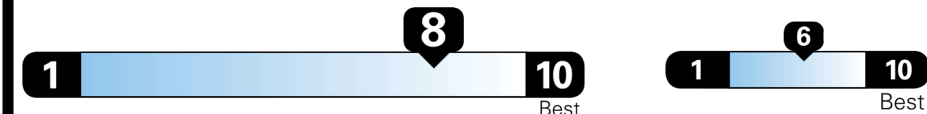

This vehicle emits 188 grams CO₂ per mile. The best emits 0 grams per mile (tailpipe only). Producing and distributing fuel also create emissions; learn more at fueleconomy.gov.

Actual results will vary for many reasons, including driving conditions and how you drive and maintain your vehicle. The average new vehicle gets 28 MPG and costs $9,500 to fuel over 5 years. Cost estimates are based on 15,000 miles per year at $ 3.50 per gallon. MPGe is miles per gasoline gallon equivalent. Vehicle emissions are a significant cause of climate change and smog.

fueleconomy.gov

Calculate personalized estimates and compare vehicles

Manufacturer's suggested retail price includes manufacturer's recommended pre-delivery service. Gasoline license and title fees state and local taxes and dealer installed options and accessories are not included in the manufacturer's suggested retail price. This label has been affixed to this vehicle by Hyundai Motor America, pursuant to the requirements of 15 U.S.C. 1231 et seq. which prohibits its removal or alteration prior to delivery to the ultimate purchaser.

**PARTS CONTENT INFORMATION
FOR VEHICLE IN THIS CARLINE:**
U.S./CANADIAN PARTS CONTENT: 0 %
MAJOR SOURCES OF FOREIGN PARTS CONTENT: KOREA: 90 %

Note: Parts content does not include final assembly, distribution, or other non-parts costs.

FOR THIS VEHICLE:
FINAL ASSEMBLY POINT: ULSAN, KOREA
COUNTRY OF ORIGIN:
ENGINE: KOREA
TRANSMISSION: KOREA

260 A 2665TMORNI