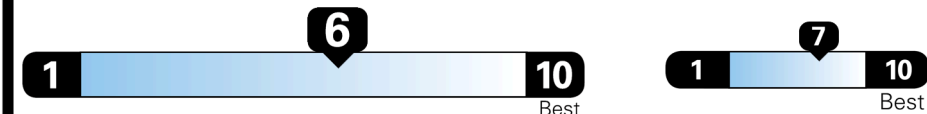

EPA DOT Fuel Economy and Environment

Gasoline Vehicle

Fuel Economy
28 MPG Large Cars range from 14 to 137 MPG. The best vehicle rates 140 MPGe.
combined city/hwy
3.6 gallons per 100 miles
city highway
25 **34**

You save $0
in fuel costs over 5 years
compared to the average new vehicle.

Annual fuel cost $1,950

Fuel Economy & Greenhouse Gas Rating (tailpipe only) **Smog Rating** (tailpipe only)

This vehicle emits 316 grams CO₂ per mile. The best emits 0 grams per mile (tailpipe only). Producing and distributing fuel also create emissions; learn more at fuel economy.gov.

Actual results will vary for many reasons, including driving conditions and how you drive and maintain your vehicle. The average new vehicle gets 28 MPG and costs $9,750 to fuel over 5 years. Cost estimates are based on 15,000 miles per year at $3.60 per gallon. MPGe is miles per gasoline gallon equivalent. Vehicle emissions are a significant cause of climate change and smog.

fuel economy.gov

Calculate personalized estimates and compare vehicles

Manufacturer's suggested retail price includes manufacturer's recommended pre-delivery service. Gasoline license and title fees state and local taxes and dealer installed options and accessories are not included in the manufacturer's suggested retail price. This label has been affixed to this vehicle by Hyundai Motor America, pursuant to the requirements of 15 U.S.C. 1231 et seq. which prohibits its removal or alteration prior to delivery to the ultimate purchaser.

PARTS CONTENT INFORMATION FOR VEHICLE IN THIS CARLINE:
U.S./CANADIAN PARTS CONTENT: 1 %
MAJOR SOURCES OF FOREIGN PARTS CONTENT: KOREA: 85 %

Note: Parts content does not include final assembly, distribution, or other non-parts costs.

FOR THIS VEHICLE:
FINAL ASSEMBLY POINT: ASAN, KOREA
COUNTRY OF ORIGIN:
ENGINE: KOREA
TRANSMISSION: KOREA

130 A 1334TT0REA